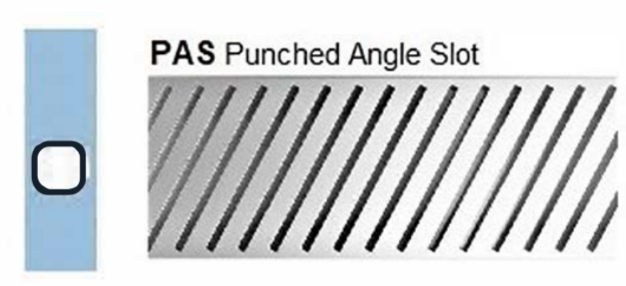

PPS, PAS and PS grate only Order Form / Quote Form

Specify profile, width and depth

Specify Grate Profile

Specify Length

Grate 1

Grate 2

Grate 3

Full Name

Company Name

Telephone

Email Address

Order Number

Stormtech Quote Number

Signature

Please Note
See AS3500 standard & local regulator for specific outlet/drain requirements. Outlet Size must be smaller than selected Range.
Marc Newson (MND) grate style not available with Profiles 2 or 4.
Stainless Steel Grade is 316 unless specified.
Lengths under 750mm charged at 0.75m rate.
Orders received after 11am are processed as next working day.