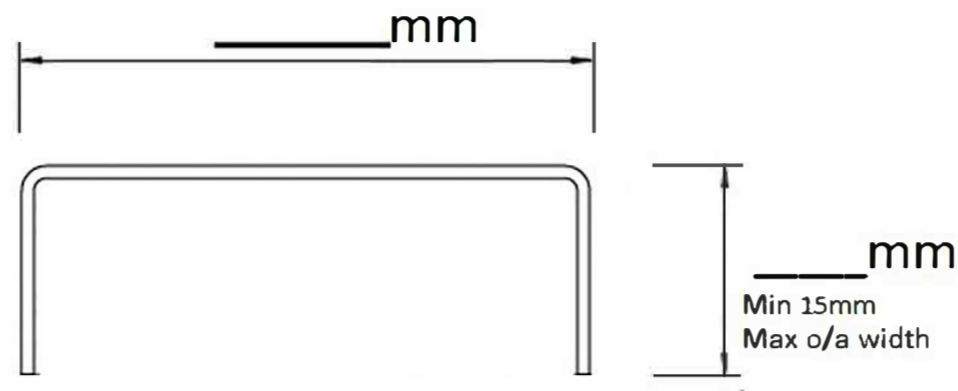

PPS, PAS and PS grate only Order Form / Quote Form

Specify profile, width and depth

Specify Grate Profile

Specify Length

Grate 1

Grate 2

Grate 3

Full Name

Company Name

Telephone

Email Address

Order Number

Stormtech Quote Number

Signature

Please Note
See AS3500 standard & local regulator for specific outlet/drain requirements. Outlet Size must be smaller than selected Range.
Marc Newson (MND) grate style not available with Profiles 2 or 4.
Stainless Steel Grade is 316 unless specified.
Lengths under 750mm charged at 0.75m rate.
Orders received after 11am are processed as next working day.