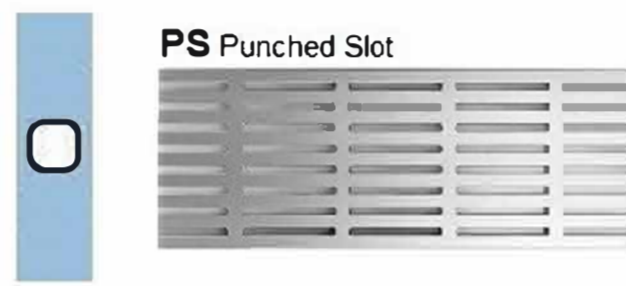

PPS, PAS and PS grate only Order Form / Quote Form

Specify profile, width and depth

Specify Grate Profile

Specify Length

Grate 1

Grate 2

Grate 3

Full Name

Company Name

Telephone

Email Address

Order Number

Stormtech Quote Number

Signature

Please Note
See AS3500 standard & local regulator for specific outlet/drain requirements. Outlet Size must be smaller than selected Range.
Marc Newson (MND) grate style not available with Profiles 2 or 4.
Stainless Steel Grade is 316 unless specified.
Lengths under 750mm charged at 0.75m rate.
Orders received after 11am are processed as next working day.